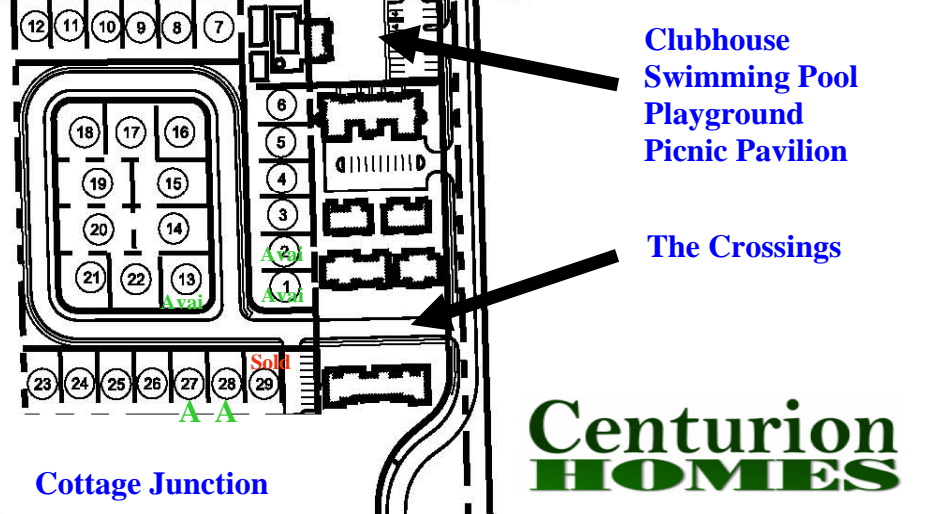

TIMBER RIDGE Preserve

Station Square

Green Space

Walking Trail

- The Crossings - Townhomes from the \$120's
- Cottage Junction - Cottage homes from the \$150's
- Station Square - Single Family homes from the \$170's

PHASES I, II, & COTTAGES

Cottage Junction

Centurion
HOMES